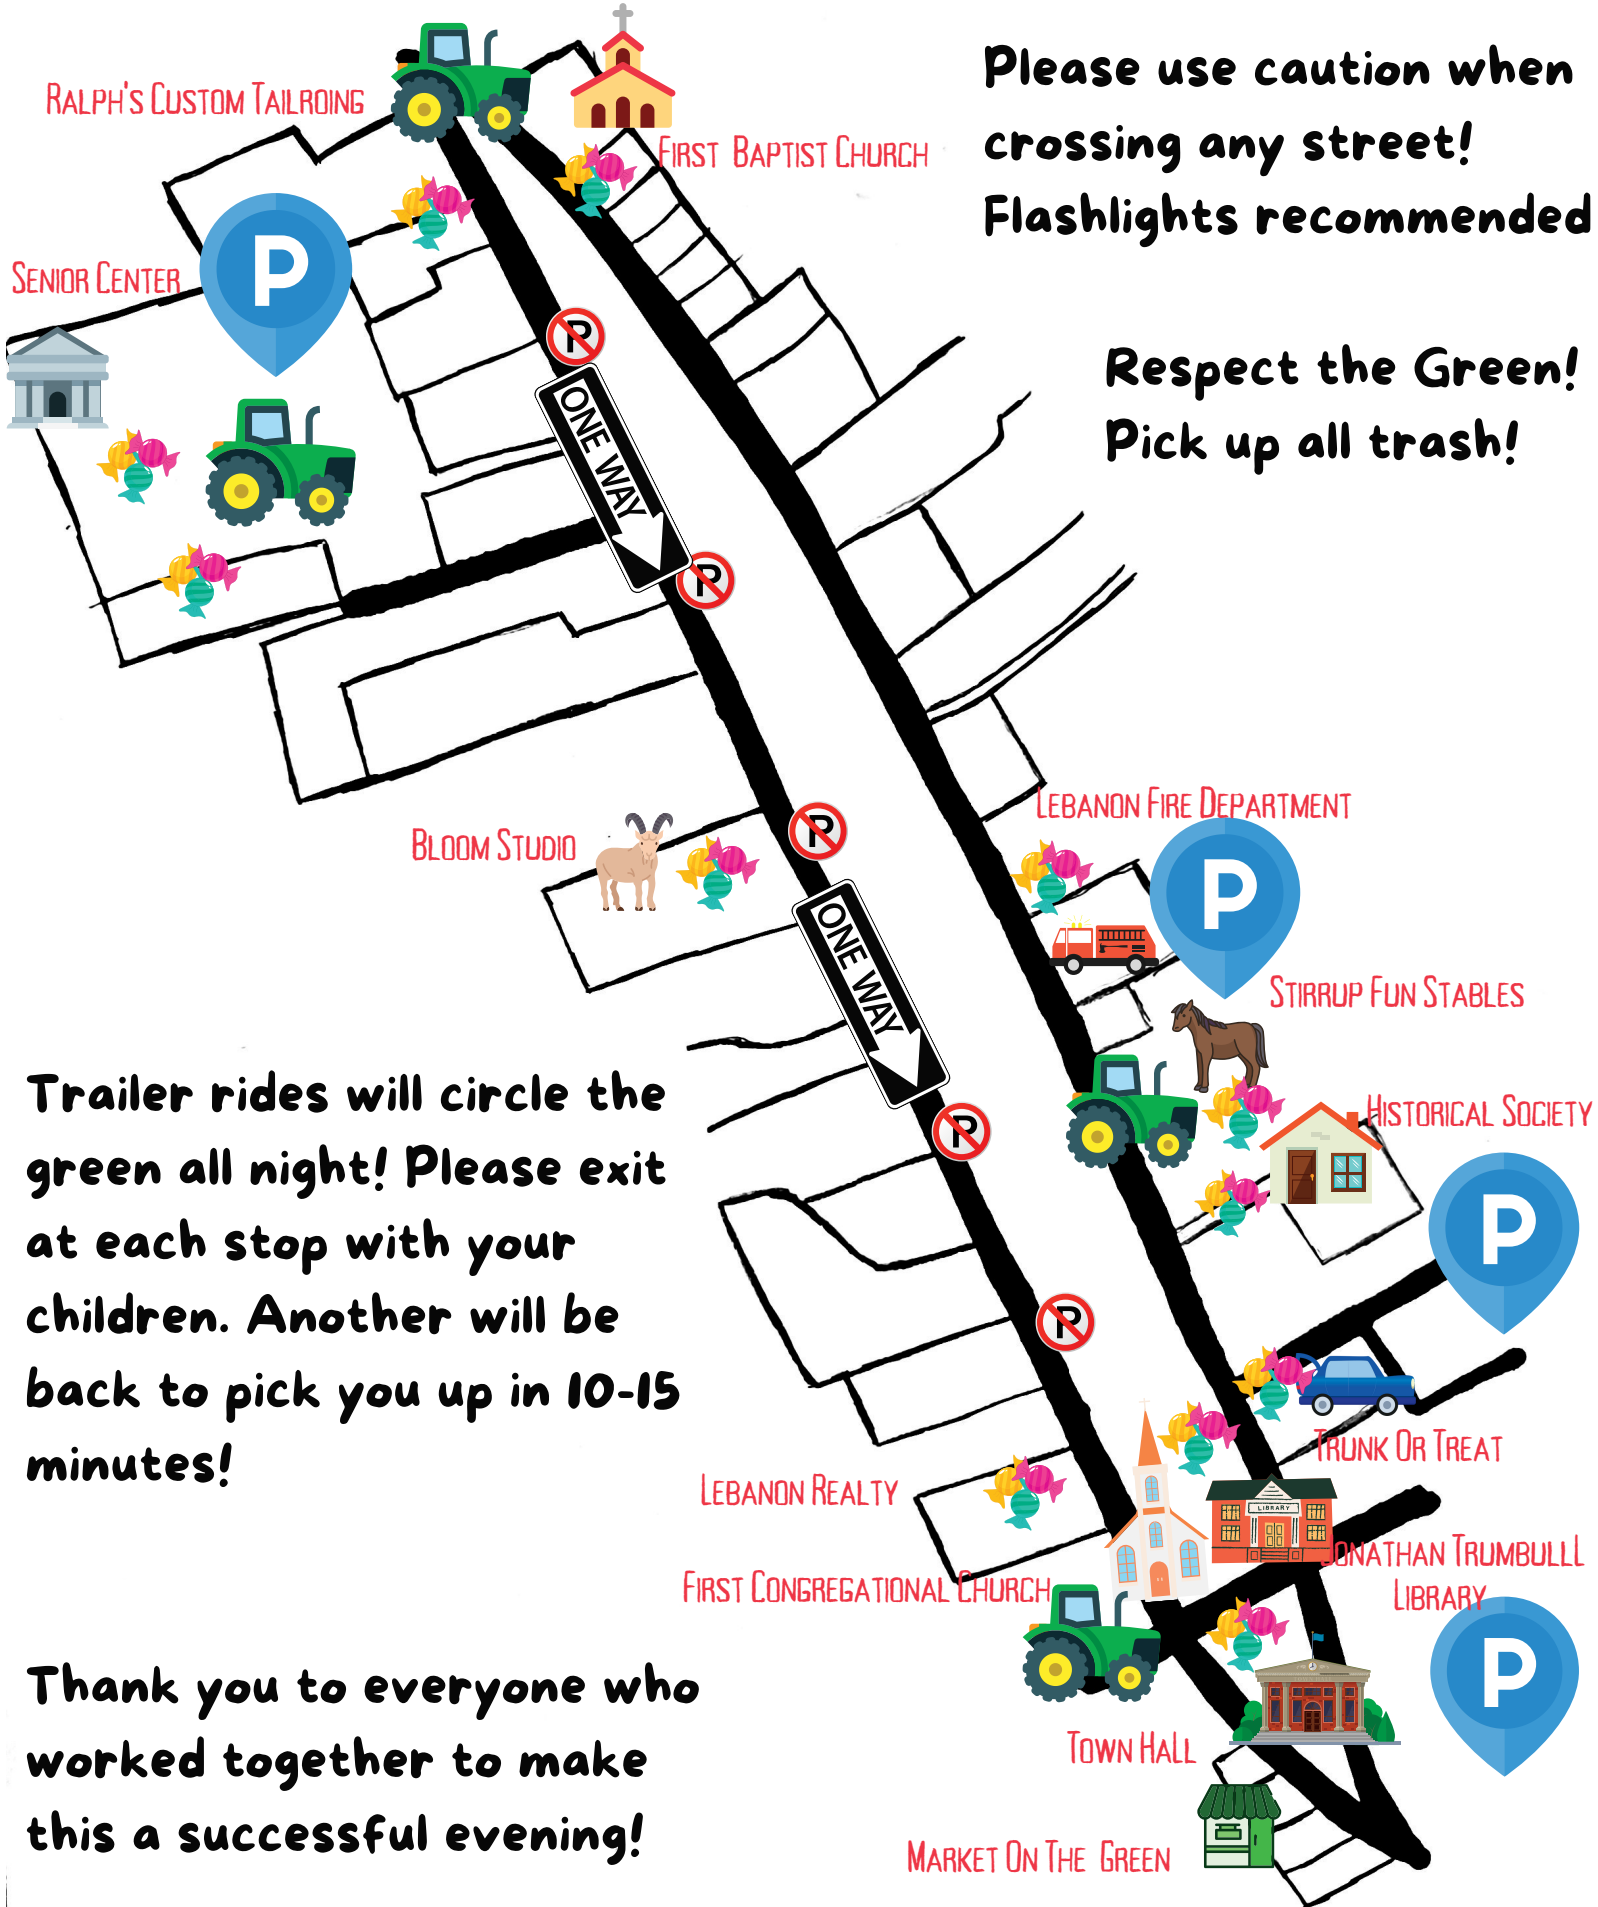

HALLOWEEN ON THE LEBANON GREEN

Please use caution when crossing any street!
Flashlights recommended

Respect the Green!
Pick up all trash!

Trailer rides will circle the green all night! Please exit at each stop with your children. Another will be back to pick you up in 10-15 minutes!